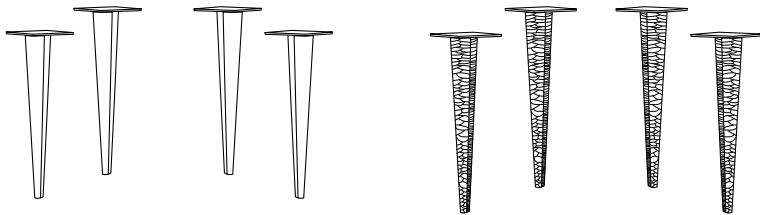

Coffee tables with **PIK** legs

1. Choose your wooden top in stock or send us your drawing for a custom-made order

2. Add **PIK** legs

Available in two sizes and two finishes:
smooth surface or hammered surface for raw and rustic look

Material : metal

Price : 150 € excl. VAT / set of 4

Dimensions :

env. D3 x H 15 cm

env. D3 x H 21 cm

3. Waterproof your coffee table
from 50 € excl. VAT

Coffee tables with **MN** legs

1. Choose your wooden top in stock or send us your drawing for a custom-made order