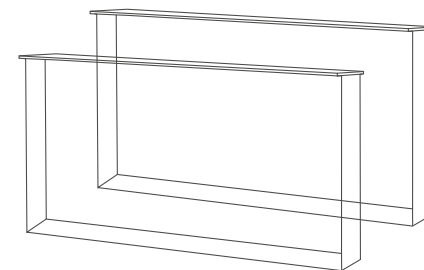

Coffee tables with **MN** legs

1. Choose your wooden top in stock or send us your drawing for a custom-made order

2. Add MN legs

Material : metal
Price : 360 € excl. VAT / pair

Dimensions :
custom-made