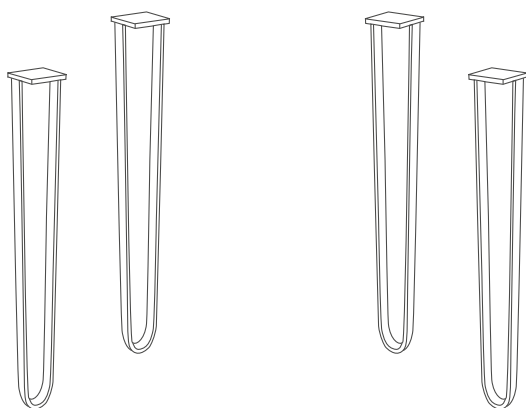

Dimensions :
L75 x 8 x H72 cm

2.
Add MNG legs

Material : metal
Price : 400 € excl. VAT / pair

Dimensions :
custom-made

3. Waterproof your table top
from 50 € excl. VAT

Table tops with **FIL** legs

1. Choose your table top

2. Add FIL legs

Material : metal
Price : 300 € excl. VAT / set of 4

Dimensions :
8 x 8 x 70 cm

3. Waterproof your table top
from 50 € excl. VAT

Table tops with **FILD** legs

1. Choose your table top

2. Add FILD legs

Material : metal
Price : 300 € excl. VAT / set of 4

Dimensions :
8 x 8 x 70 cm

3. Waterproof your table top
from 50 € excl. VAT

Table tops with **TROMBONES** legs

1. Choose your table top

2. Add « Trombones » legs

Material : metal

Price : 300 € excl. VAT / set of 4

Dimensions :

12 x 3,5 x 70 cm

3. Waterproof your table top
from 50 € excl. VAT

TYPES OF BESPOKE
DINING TABLES

Bespoke ULIN table

Made of highly rot-proof ironwood, this table is ideal not only for indoor but also outdoor use. It is made of assembled planks that initially covered the quays of Indonesian ports. The beautiful texture of this wood will surely add a lot of charm to your dining room.