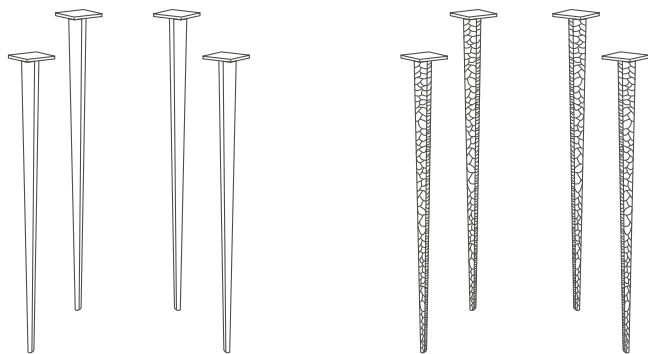

LEG TYPES FOR
CONSOLES & COFFEE TABLES

Consoles with **PIK** legs

1. Choose your wooden top in stock or send us your drawing for a custom-made order

2. Add **PIK** legs

Available in two sizes and two finishes:
smooth surface or hammered surface for raw and rustic look

Material : metal

Dimensions :
env. D3 x H 75 cm
env. D3 x H 80 cm

Price for smooth PIK legs :
240 € excl. VAT / set of 4

Price for hammered PIK legs :
280 € excl. VAT/ set of 4

3. Waterproof your console
from 50 € excl. VAT